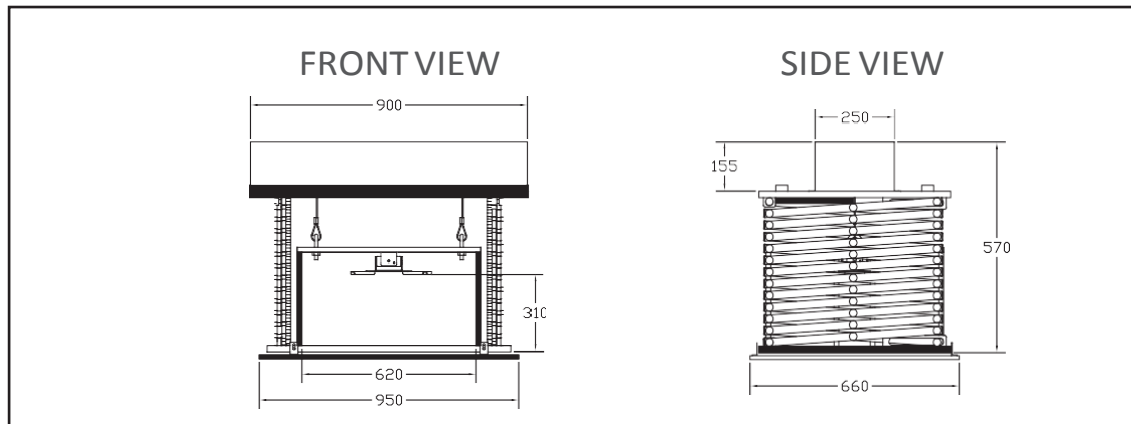

- Store, show & service position
- Electronic limit switch
- Setting allows from the ground
- Slint motor

Optional control available

RTS Dry Contact Transmitter

RTS Wireless Wall Switch

KS400

Maximum Lowering: 4.0M
Maximum Weight Capacity: 35kgs