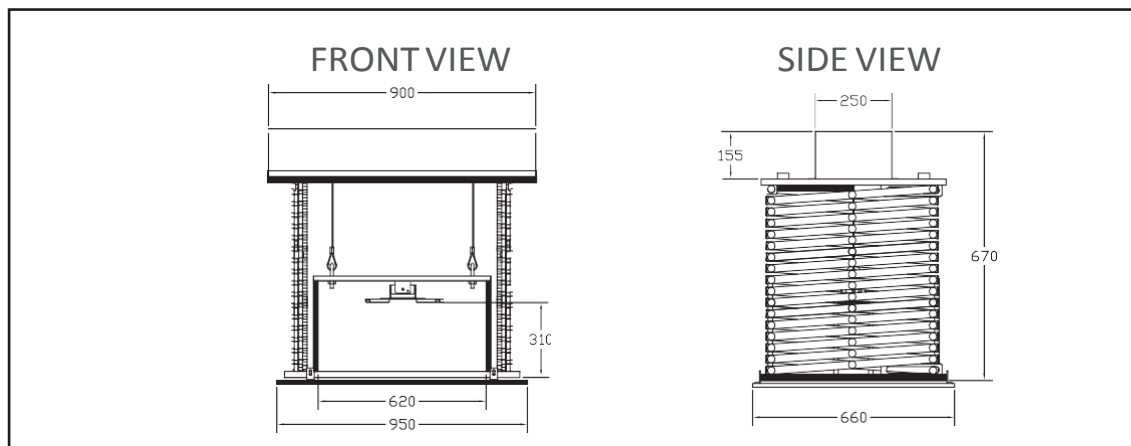

KS600

Maximum Lowering: 6.0M
Maximum Weight Capacity: 33kgs

*Standard warranty applies, 2 year warranty only for motor