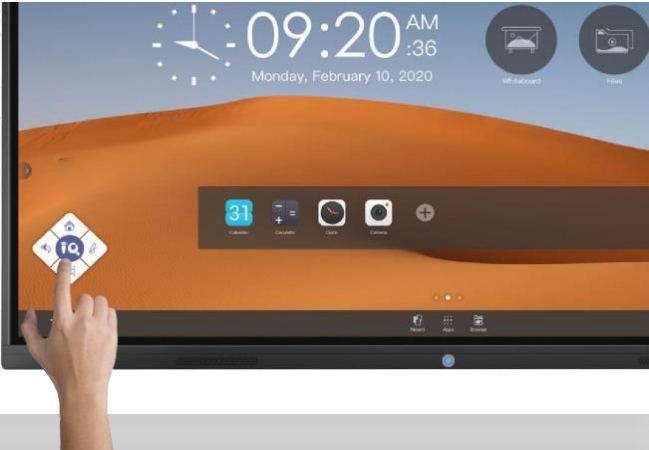

### 4K UHD image quality

The 4K ultra-high-definition screen displays high contrast, high brightness and high range of NTSC. Whether under Android or Windows systems, the clear image and smooth video performance is pleasant to the eyes. Panels comes with multi-level brightness control .

### Mirroring & Reverse Mirroring

Presentation content can be shared from panel to mobile devices and vice versa. Audio sharing also possible with mobile devices functioning as mic and panel as speaker for output.

### Flexible / floating bar

600 series newly designed floating menu bar with intuitive UI enables flexible positioning. Movable hotkeys are provided for users to easily control the interface. Enables faster usage and switching between apps / devices .