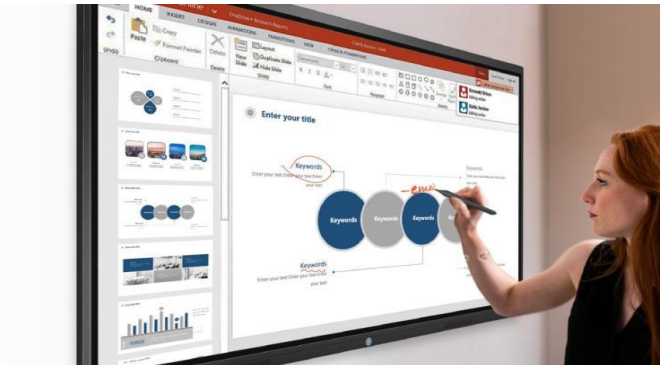

Compatibility - Connectivity

Our latest Android OS 11 platform enables smooth communication with multiplatform , such as Google Meet, Zoom, Teams and such . Collaboration becomes easy and also trouble free with Type-C port / single cable solution (power, connection, control, video and audio).