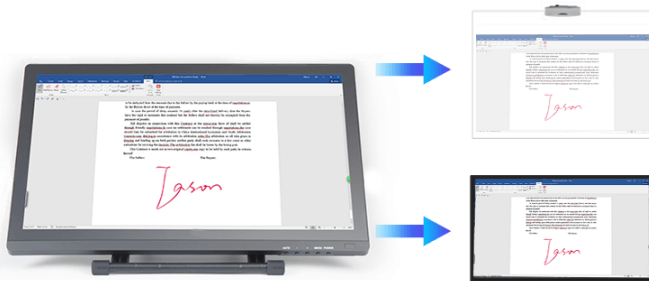

SMART INTEGRATION MODULAR