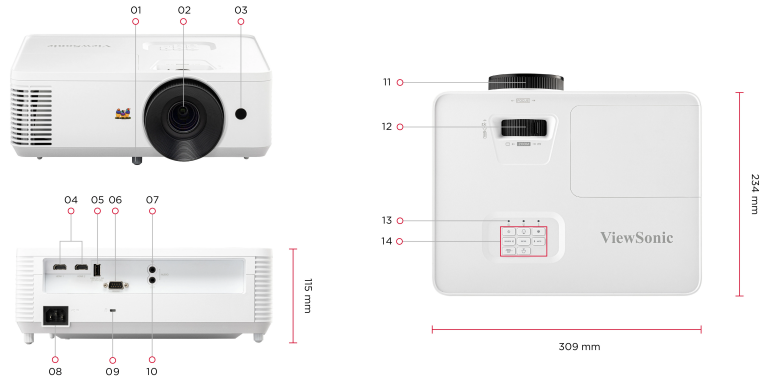

## Key Features

- 4,000 ANSI Lumens offering bright images in any environment
- 1080p Full HD resolution for captivating visuals
- Unveil hidden details with a high native contrast ratio achieved through the 0.65" DMD chip
- Up to 300" screen size to maximize fun at home
- Easy multimedia access via dual HDMI ports and USB-A power supply

## Product Description

The PX704HD is a 4,000 ANSI Lumens lamp projector ideal for home and business use. Featuring a 1080p FHD resolution and up to 300" ultra-large projection, it showcases clear and vivid visuals for home entertainment and presentations. With a high native contrast ratio achieved through its 0.65" DMD chip, this projector showcases captivating visuals even with low-light movie scenes. It offers two HDMI ports for easy multimedia connectivity. Designed for enhanced functionality, it includes a USB-A output to power HDMI wireless dongles, eliminating the need for extra adapters. Whether tilted up or down, the auto V keystone feature ensures automatic image correction, keeping perfectly-aligned visuals. Maintenance is hassle-free – simply use a laptop and USB cable for software updates.

**OTHERS**

Power Supply Voltage:	100-240V+/- 10%, 50/60Hz (AC in)
Power Consumption:	Normal: 295W Standby: <0.5W
Operating Temperature:	0~40°C
Carton:	Brown
Net Weight:	2.70kg
Gross Weight:	3.80Kg
Dimensions (WxDxH) with Adjustment Foot:	309x234x115mm
Packing Dimensions:	400x337x168mm
OSD Language:	English, German, French, Swedish, Spanish, Portuguese, Polish, Dutch, T. Chinese, S.Chinese, Finnish, Korean, Russian, Hungarian, Czech, Arabic, Thai, Turkish, Vietnamese, Indonesian, Greek, Italian, Japanese, Total 23 languages
User Guide Language:	English, S-Chinese, T-Chinese, Indonesian, Finnish, French, German, Italian, Japanese, Korean, Polish, Portuguese, Russian, Spanish, Swedish, Turkish, Arabic, Czech, Thai, Vietnamese, Total 20 languages