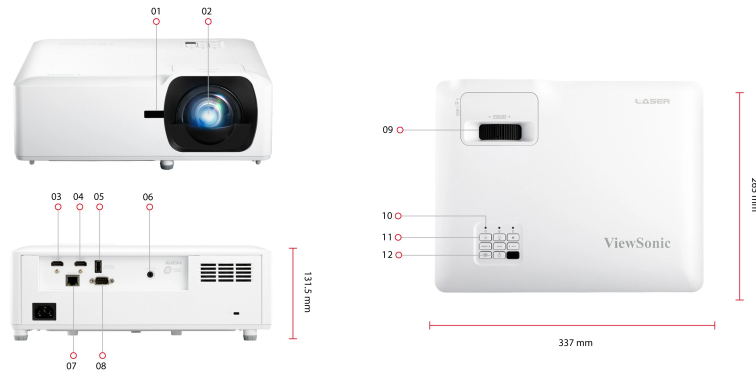

ViewSonic® PROJECTOR LS710HD

Key Features

- 2nd generation laser phosphor technology with up to 30,000 hours lifespan
- 4,200 ANSI Lumens offering bright images in any environment
- Up to 300" ultra large screen that is easily installed and set up
- 0.49 short throw for immersive edge blending without any shadows
- Installation flexibility: H/V keystone, 4 corner adjustment, 360° projection and portrait mode

Product Description

The Luminous Superior series is ViewSonic's lamp-free high brightness projector for both business and education. The LS710HD adopts industry-leading 2nd generation laser phosphor technology, delivers 4,200 ANSI Lumens while eliminating the use of toxic mercury, reducing the cost and effort of frequent lamp replacement and lowering total cost of ownership. The lamp-free light source offers enhanced sustainability for a greener environment while delivering clear and bright images with vivid colors and 1080p resolution. Boasting short throw ratio, flexible installation and easy image adjustments, the projector enables effortless edge blending to create an immersive experience for any space, be it a restaurant, gym, gallery, etc. With 0.49 short throw ratio, the projector can provide 100" large screen size from only 1.1 m away without being bothered by the shadows. The LS710HD allows perfectly-shaped images even from an angled projection with H/V keystone and 4 corner correction and offers versatile application with 360° projection and portrait mode. The projector also comes with HDMI 2.0b, ensuring you access to original 4K quality content with HDR/HLG support.