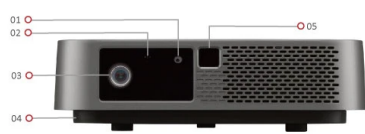

## Key Features

- Easy setup: Instant auto focus and auto keystone
- Extreme portability: Only 1kg and small enough to fit in a handbag or backpack
- Engaging visuals: Cinema SuperColor+™ in Full HD resolution
- Exceptional sound: Integrated speakers customized by Harman Kardon
- Expanded connectivity: Wi-Fi, Bluetooth, USB Type-C

## Product Description

The M2e is a 1080p Full HD smart portable LED projector that delivers instant fun at the push of a button. Setup is effortless with instant auto focus and advanced auto keystone capabilities, and its ultralight portable design allows you to take the cinema experience wherever you go. Experience crystal clear visuals in Full HD resolution and cinematic colors covering 125% Rec.709 supported by ViewSonic’s industry-leading 2nd generation LED technology. The M2e combines pixel-perfect images with exceptional sound quality through integrated dual speakers customized by Harman Kardon. Add even more fun with smart connectivity features such as Wi-Fi for wireless screen mirroring to get your phone up on the big screen, Bluetooth for alternative audio options, and USB Type-C for direct single-cable streaming from Nintendo® Switch.

## OUTPUT

Audio out (3.5mm):	1
Audio-out (Bluetooth):	1 (BT4.2)
Speaker:	3W Cube x2
USB Type A (Power):	1 ( USB2.0 - 5V/2A,share with USB A Input)