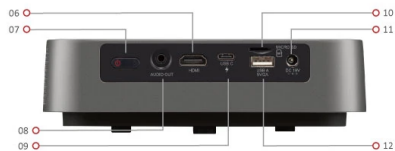

## Key Features

- Easy setup: Instant auto focus and auto keystone
- Extreme portability: Only 1kg and small enough to fit in a handbag or backpack
- Engaging visuals: Cinema SuperColor+™ in Full HD resolution
- Exceptional sound: Integrated speakers customized by Harman Kardon
- Expanded connectivity: Wi-Fi, Bluetooth, USB Type-C

## Product Description

The M2e is a 1080p Full HD smart portable LED projector that delivers instant fun at the push of a button. Setup is effortless with instant auto focus and advanced auto keystone capabilities, and its ultralight portable design allows you to take the cinema experience wherever you go. Experience crystal clear visuals in Full HD resolution and cinematic colors covering 125% Rec.709 supported by ViewSonic’s industry-leading 2nd generation LED technology. The M2e combines pixel-perfect images with exceptional sound quality through integrated dual speakers customized by Harman Kardon. Add even more fun with smart connectivity features such as Wi-Fi for wireless screen mirroring to get your phone up on the big screen, Bluetooth for alternative audio options, and USB Type-C for direct single-cable streaming from Nintendo® Switch.

## OTHERS

Power Supply Voltage:	Power adaptor: Input: 100~240V Output: 19VDC / 4.74A
Power Consumption:	Normal: 54W Standby: <0.5W
Operating Temperature:	0~40°C
Net Weight:	1.0kg
Dimensions (WxDxH) with Adjustment Foot:	184x184x54mm
OSD Language:	English, French, Spanish, Thai, Korean, German, Italian, Russian, Swedish, Dutch, Polish, Czech, T-Chinese, S-Chinese, Japanese, Turkish, Portuguese, Finnish, Indonesian, India, Arabic, Vietnamese, Greek, Total 23 languages