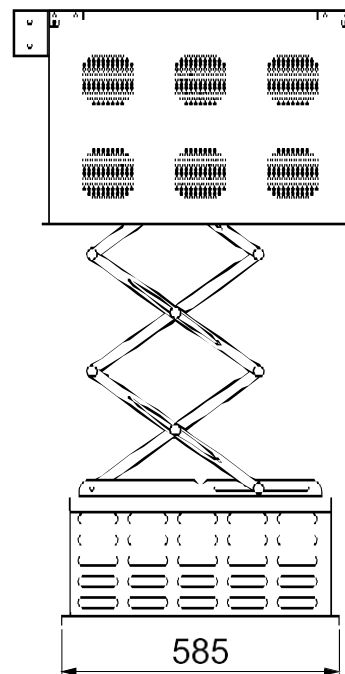

CUBE TYPE LIFT KC190

Max size of projector 550W x 550D x 220H
 Maximum weight capacity: 15KG
 Power consumption: 100W
 Voltage: 230 - 240V

- Suitable for conference room, office & homes
- Store, show & service position
- Limits setting allows from the ground
- Wireless RF remote control
- Full cable management
- Elegant polished aluminium die cast scissor arm