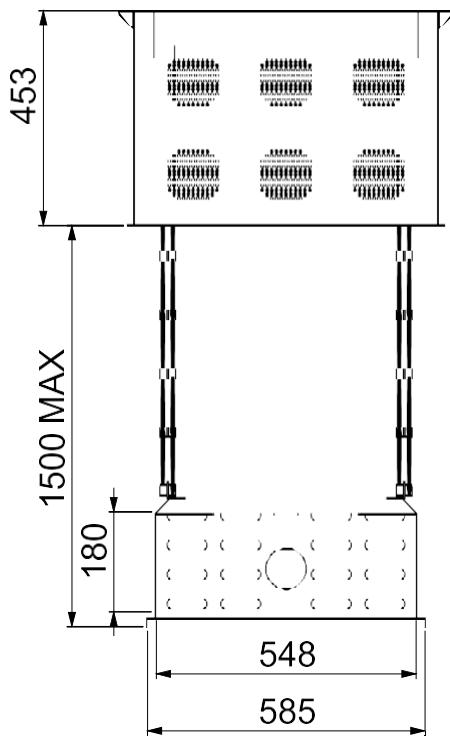

CUBE TYPE LIFT KC190

Max size of projector 550W x 550D x 220H
 Maximum weight capacity: 15KG
 Power consumption: 100W
 Voltage: 230 - 240V

- Suitable for conference room, office & homes
- Store, show & service position
- Limits setting allows from the ground
- Wireless RF remote control
- Full cable management
- Elegant polished aluminium die cast scissor arm