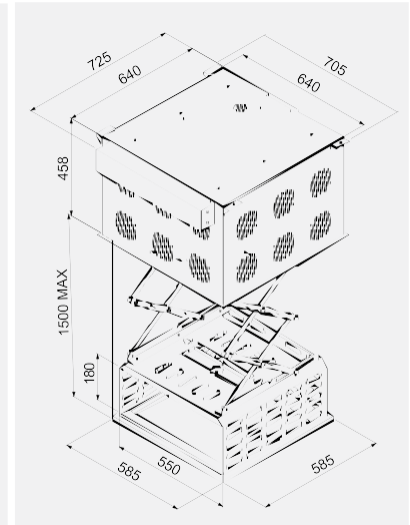

CUBE TYPE LIFT KC190

Max size of projector 550W x 550D x 220H
 Maximum weight capacity: 15KG
 Power consumption: 100W
 Voltage: 230 - 240V

- Suitable for conference room, office & homes
- Store, show & service position
- Limits setting allows from the ground
- Wireless RF remote control
- Full cable management
- Elegant polished aluminium die cast scissor arm