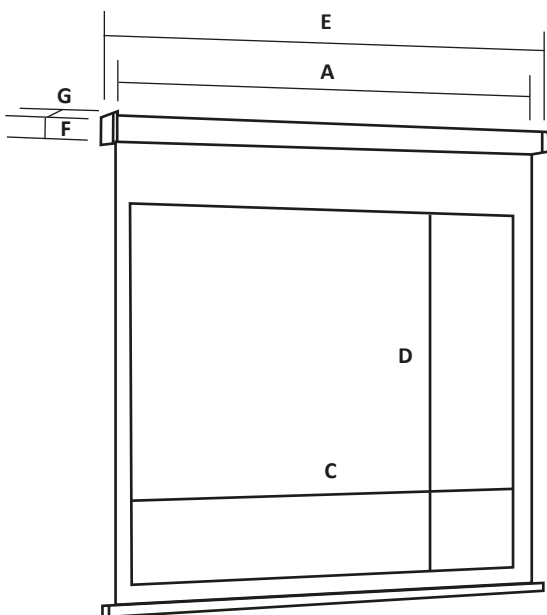

KIARA MOTORISED WALL SCREEN

Features

- Excellent color presentation
- Displaying high resolution of the screen
- Free of curling as it is made of new fabric material with new manufacturing techniques
- Advanced tubular motor driving devices features smooth and silent operation
- Elegant metal housing design ensure distinctive quality
- Screen size limit control switch to meet your requirement
- Inclusive of manual and wireless remote control

Product code	Screen Size	Dimension Packing size (Lx W x H)	A (mm)	C (mm)	D (mm)	E (mm)	F (mm)	G (mm)	Weight (Kg)
KMC66	6x6	2180x140x160	2040	1770	1830	2070	84	84	11
KMC77	7x7	2480x140x160	2340	2070	2130	2370	84	84	12.5
KMC68	6x8	2790x140x160	2650	2360	1770	2680	84	84	14
KMC88	8x8	2790x140x160	2650	2380	2440	2680	84	84	15
KMC0810	8x10	3380x140x160	3260	2950	2210	3290	84	84	18
KMC1010	10x10	3380x140x160	3260	2990	3050	3290	84	84	19.5
KMC0912	9x12	4100x190x190	3760	3560	2670	3790	107	107	25
KMC1212	12x12	4100x190x190	3760	3560	3660	3790	107	107	27