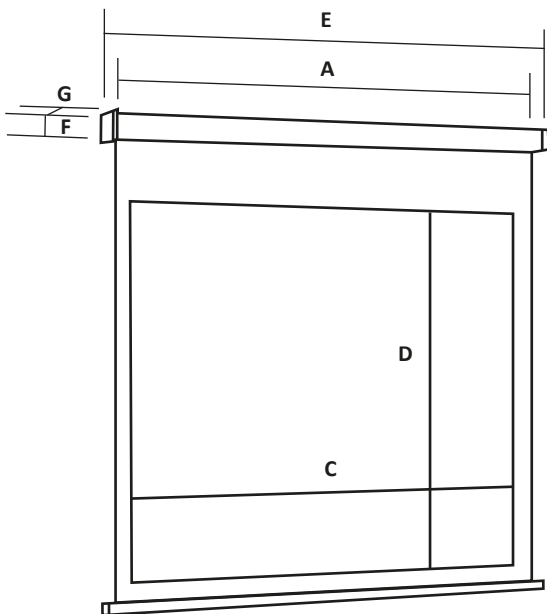

KIARA MANUAL WALL SCREEN

Features

- Ideal brightness video effect due to high gain quality matter white material
- Steel casing with advanced technology roller mechanism
- Heavy duty roller and spring
- Freedom to pull, stop at any position
- Reliable locking systems ensure smooth presentation
- Easy to assemble, suitable for both wall & ceiling mounted
- With auto-fixed function, can stop at any position

Product Code	Screen Size	Dimension Packing size (Lx W x H)	A (mm)	C (mm)	D (mm)	E (mm)	F (mm)	G (mm)	Weight (Kg)
KWC66	6x6	2070x120x140	1925	1770	1830	1955	70	70	8
KWC77	7x7	2360x120x140	2215	2070	2130	2245	70	70	9.5
KWC68	6x8	2680x130x160	2525	2360	1770	2555	84	84	10
KWC88	8x8	2680x130x160	2525	2380	2440	2555	84	84	11
KWC0810	8x10	3280x140x160	3135	2950	2210	3165	84	84	13
KWC1010	10x10	3280x140x160	3135	2990	3050	3165	84	84	14.5